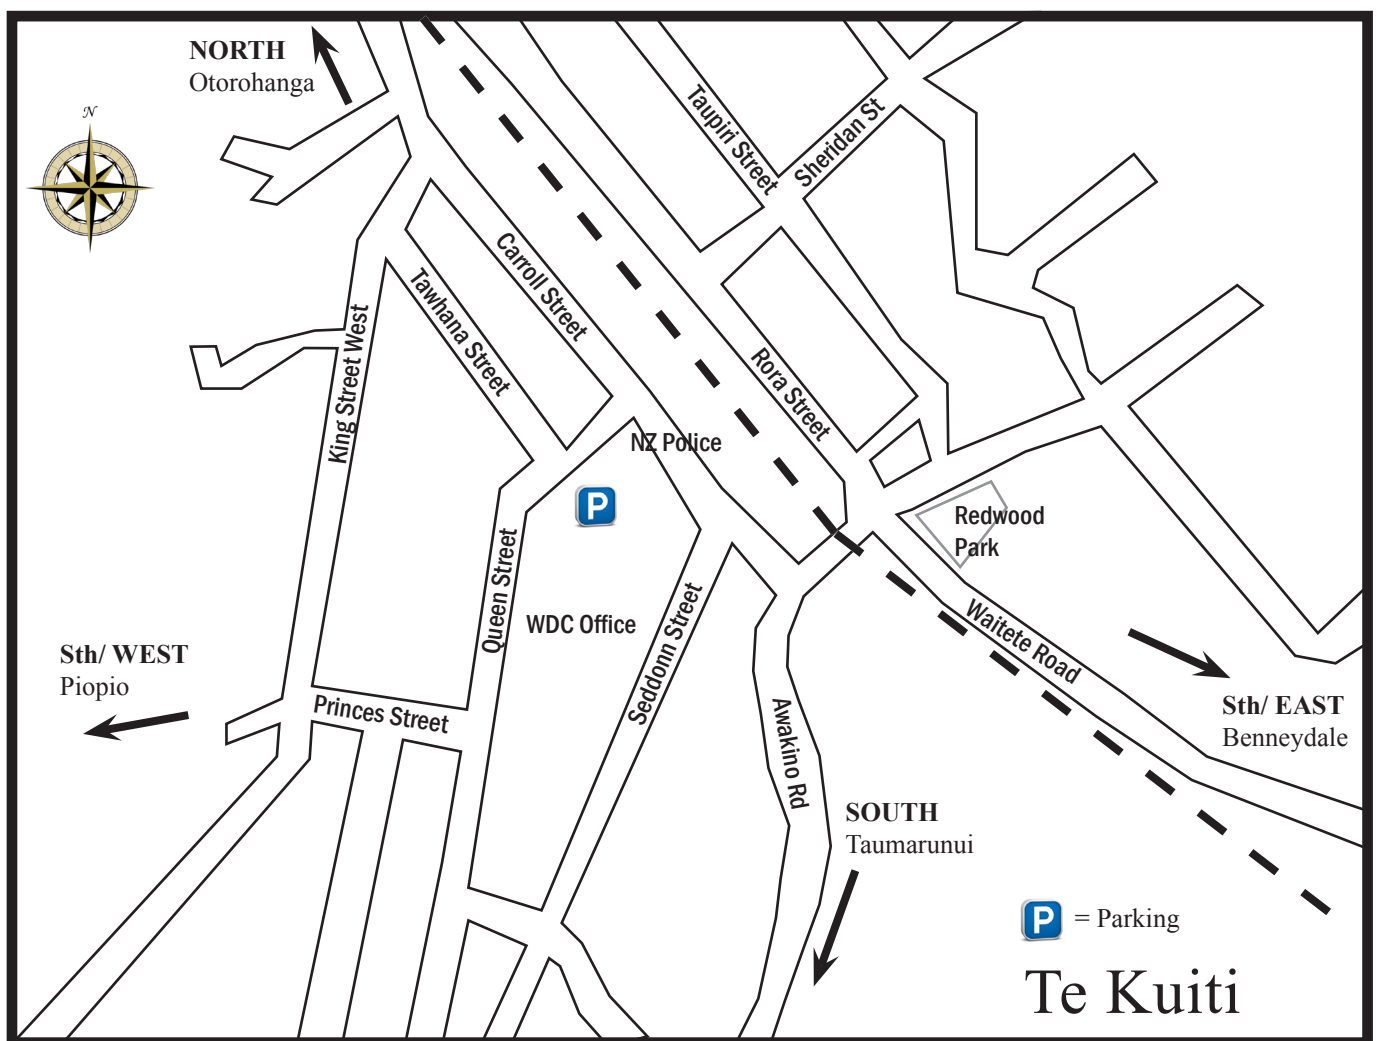

How to find us

Waitomo District Council Office

Is located at: Queen Street, Te Kuiti — phone 07 878 0800, free phone 0800 932 4357

Car parking

The visitor car park is located at the rear of the Council building along with an access ramp (to the Council Chambers/ first floor).